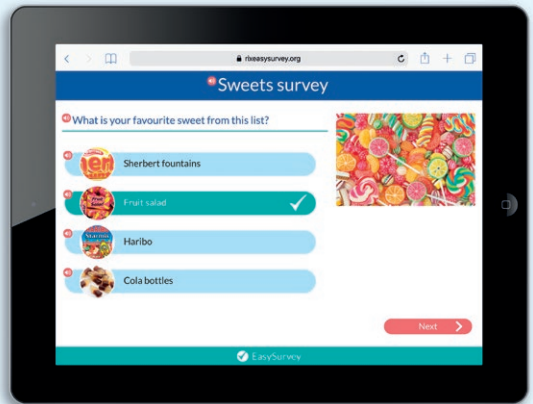

Do you value everyone's opinion?

RIX EasySurvey lets you create engaging multimedia surveys that are easy and fun to use. This means you get feedback that is more complete and more inclusive. Everyone can take part and no one gets left out.

Make a simple survey in seconds

It doesn't take long to create a simple survey. You can drag and drop images and videos to bring your survey to life, making it easier to complete and fun to use.

Easy to complete

Surveys can be sent out via a simple code, printable ticket or invitation. People can complete them on their smartphone, tablet or PC. All you need is an internet connection and a web browser.

Easy to listen